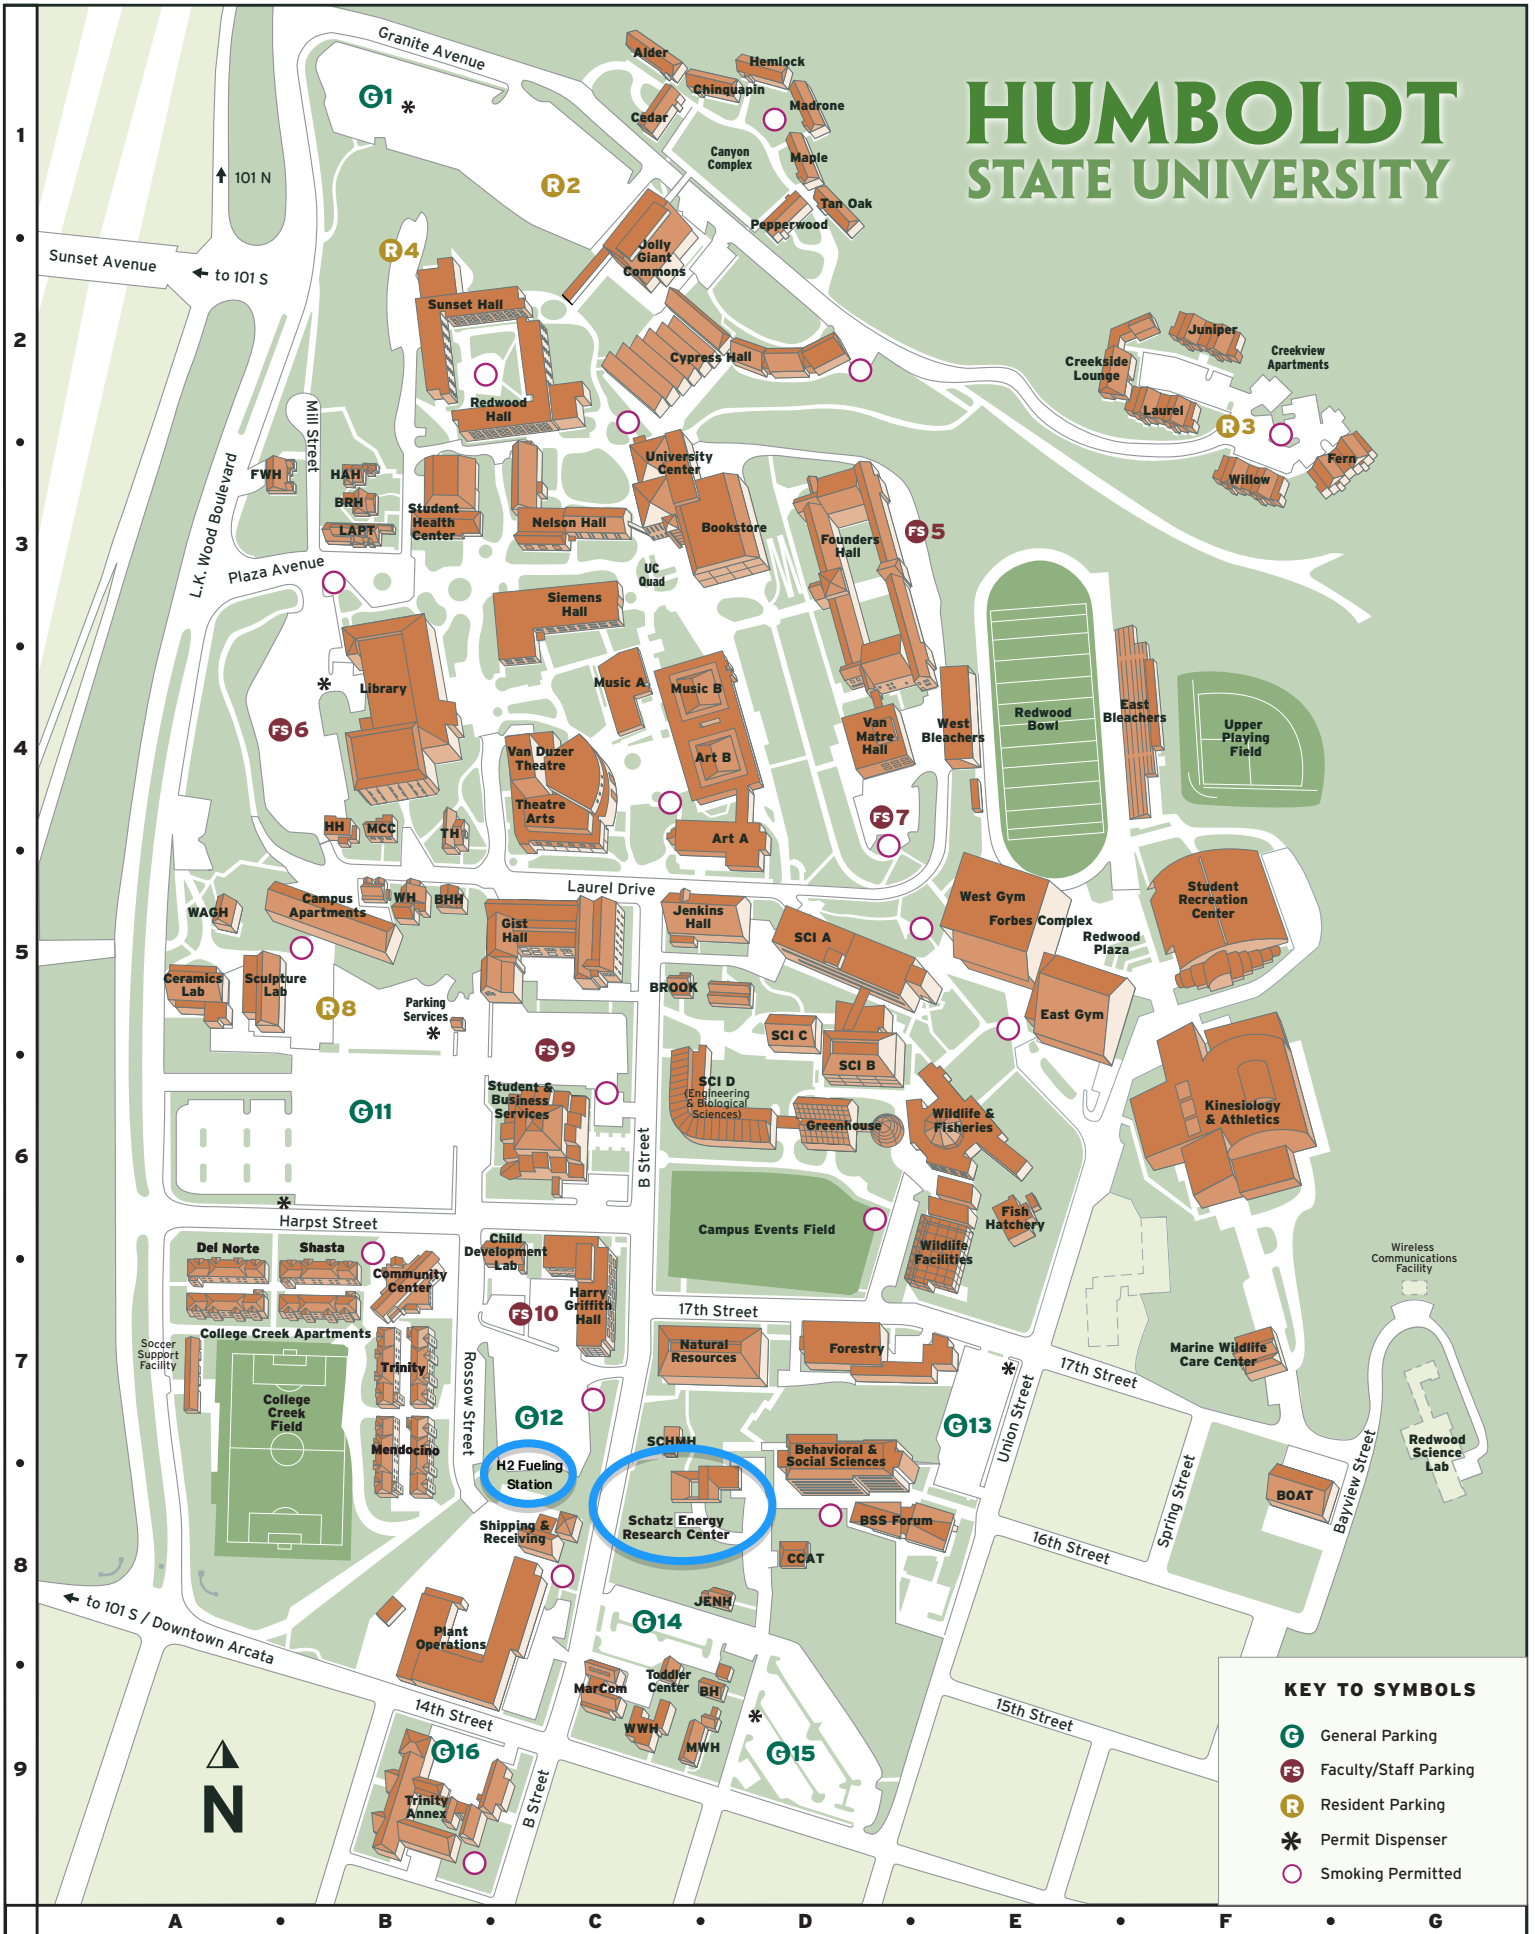

# HUMBOLDT STATE UNIVERSITY

**KEY TO SYMBOLS**

- G** General Parking
- FS** Faculty/Staff Parking
- R** Resident Parking
- \*** Permit Dispenser
- Smoking Permitted